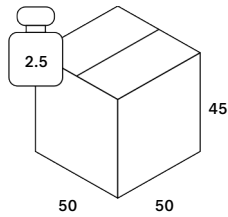

[Assembly Instructions](#)

[Care Instruction - Outdoor Collection](#)

[Line Drawing](#)

Finishing

Upholstery covering	
Type	Structured
Color	Grey

Dimensions

General Dimensions	
Width (cm)	50
Depth (cm)	50
Height (cm)	45
Net weight (kg)	3.5

Collection	Zahara
Category	Upholstery / Poufs
Environment	Outdoor
Intrastat code	9401800000
Main material	Textile

Zahara outdoor pouf - Grey Stripe fabric 50/50/45

20183

Packaging

Packaging General	
Packaging with outer crate	No
Packaging with inner pallet	No
Carton box density (burst strength)	N/A

Packaging Material Details				
Material	Weight (gram)	Percentage	Recycled	Recyclable

Packaging Details

Pack length (cm)	50	Vol (m3)	0.1125
Pack width (cm)	50	GW (kg)	2.5
Pack thickness (cm)	45	EAN	5404023630377

Dimensions

Attribute	Value
Seat width	50 cm
Seat depth	50 cm
Seat height	45 cm

Functionality

Attribute	Value
Max. load furniture	135 kg

Other

Attribute	Value
Construction	No assembly required

Upholstery Specifications